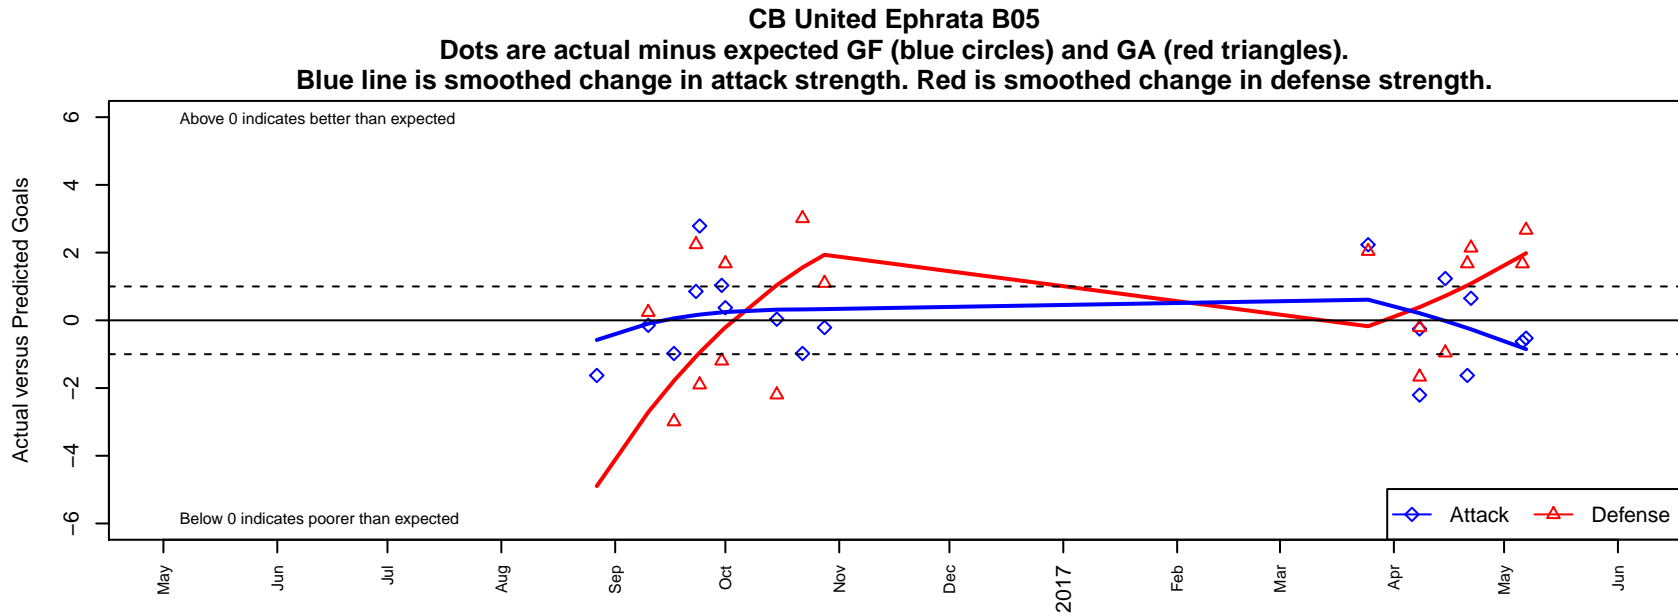

CB United Ephrata B05

Columbia Basin United FC
 Ephrata, WA
 B05 total strength=341
 attack=0.37 defense=0.11
 fall league = PSPL–Inland Copa 1 West U12
 spr league = Spr PSPL–Inland Copa 1 U12

alt names used:
 CBYSA Ephrata U12
 CBYSA Ephrata U12

Venues played:
 2016 PSPL–Inland Copa 1 West U12
 2016 Spr PSPL–Inland Copa 1 U12

**attack and defense variance (black dot)
relative to other teams
and top 10 in region**

**attack and defense rating
relative to others at age
and all opponents in last 13 months**