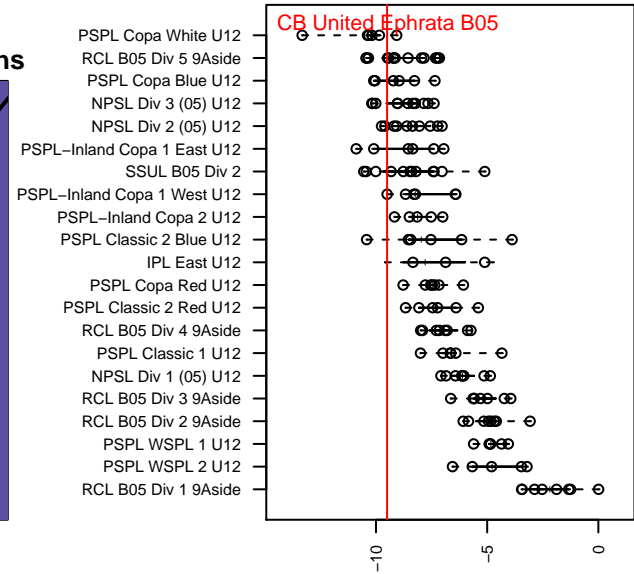

CB United Ephrata B05

Columbia Basin United FC
 Ephrata, WA
 B05 total strength=341
 attack=0.37 defense=0.11
 fall league = PSPL–Inland Copa 1 West U12
 spr league = Spr PSPL–Inland Copa 1 U12

alt names used:
 CBYSA Ephrata U12
 CBYSA Ephrata U12

Venues played:
 2016 PSPL–Inland Copa 1 West U12
 2016 Spr PSPL–Inland Copa 1 U12

**attack and defense variance (black dot)
relative to other teams
and top 10 in region**

**attack and defense rating
relative to others at age
and all opponents in last 13 months**